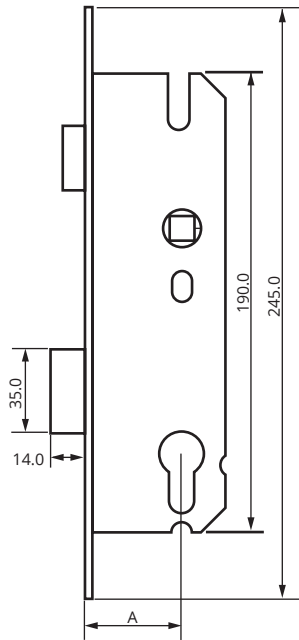

PM SIMPLE DOOR LOCK WITH TONGUE

Code			Type of lock	A
PMSL1149.2592MM	30 pcs.	15.990	Cylinder	25 mm
PMSL1149.3592MM	30 pcs.	17.010	Cylinder	35 mm

PM SIMPLE DOOR LOCK WITH ROLLER

Code			Type of lock	A
PMRL1149.25MM	30 pcs.	15.990	Cylinder	25 mm
PMRL1149.35MM	30 pcs.	17.010	Cylinder	35 mm

ELEPHANT SIMPLE DOOR LOCK WITH TONGUE

Code			Type of lock	A	B
EPSL1149.2585MM	40 pcs.	14.910	Cylinder	25 mm	85 mm
EPSL1149.2592MM	40 pcs.	15.090	Cylinder	25 mm	92 mm
EPSL1149.3585MM	40 pcs.	16.950	Cylinder	35 mm	85 mm
EPSL1149.3592MM	40 pcs.	17.130	Cylinder	35 mm	92 mm

PM CYLINDER

Code			A	B
PMCYL.31*40-071	12 pcs.	2.000	40 mm	31 mm
PMCYL.31*50-081	12 pcs.	2.370	50 mm	31 mm
PMCYL.31*60-091	12 pcs.	2.570	60 mm	31 mm
PMCYL.40*40-080	12 pcs.	2.350	40 mm	40 mm
PMCYL.40*45-085	12 pcs.	2.450	45 mm	40 mm
PMCYL.40*50-090	12 pcs.	2.550	50 mm	40 mm
PMCYL.40*55-095	12 pcs.	2.750	55 mm	40 mm
PMCYL.45*45-094	12 pcs.	2.550	45 mm	45 mm
PMCYL.45*50-095	12 pcs.	2.750	50 mm	45 mm
PMCYL.45*55-100	12 pcs.	2.850	55 mm	45 mm
PMCYL.45*60-105	12 pcs.	3.000	60 mm	45 mm