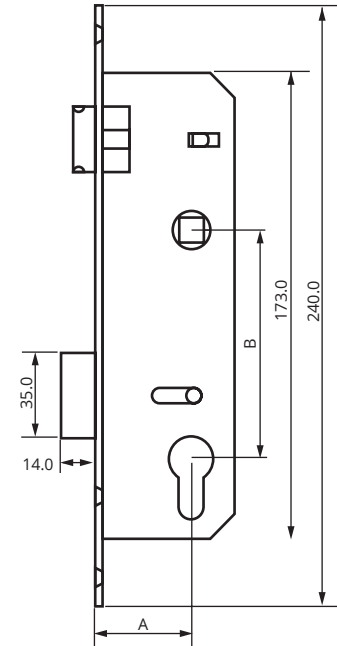

PM SIMPLE DOOR LOCK WITH TONGUE

Code			Type of lock	A
PMSL1149.2592MM	30 pcs.	15.990	Cylinder	25 mm
PMSL1149.3592MM	30 pcs.	17.010	Cylinder	35 mm

PM SIMPLE DOOR LOCK WITH ROLLER

Code			Type of lock	A
PMRL1149.25MM	30 pcs.	15.990	Cylinder	25 mm
PMRL1149.35MM	30 pcs.	17.010	Cylinder	35 mm

ELEPHANT SIMPLE DOOR LOCK WITH TONGUE

Code			Type of lock	A	B
EPSL1149.2585MM	40 pcs.	14.910	Cylinder	25 mm	85 mm
EPSL1149.2592MM	40 pcs.	15.090	Cylinder	25 mm	92 mm
EPSL1149.3585MM	40 pcs.	16.950	Cylinder	35 mm	85 mm
EPSL1149.3592MM	40 pcs.	17.130	Cylinder	35 mm	92 mm

PM CYLINDER

Code			A	B
PMCYL.31*40-071	12 pcs.	2.000	40 mm	31 mm
PMCYL.31*50-081	12 pcs.	2.370	50 mm	31 mm
PMCYL.31*60-091	12 pcs.	2.570	60 mm	31 mm
PMCYL.40*40-080	12 pcs.	2.350	40 mm	40 mm
PMCYL.40*45-085	12 pcs.	2.450	45 mm	40 mm
PMCYL.40*50-090	12 pcs.	2.550	50 mm	40 mm
PMCYL.40*55-095	12 pcs.	2.750	55 mm	40 mm
PMCYL.45*45-094	12 pcs.	2.550	45 mm	45 mm
PMCYL.45*50-095	12 pcs.	2.750	50 mm	45 mm
PMCYL.45*55-100	12 pcs.	2.850	55 mm	45 mm
PMCYL.45*60-105	12 pcs.	3.000	60 mm	45 mm