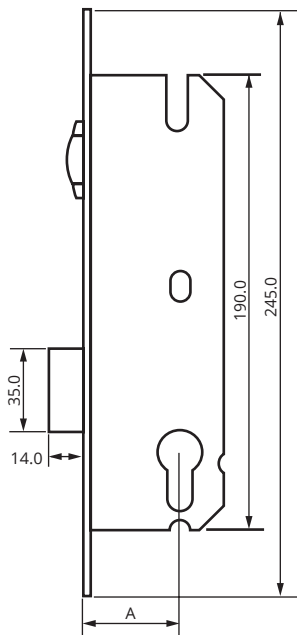

PM SIMPLE DOOR LOCK WITH TONGUE

Code			Type of lock	A
PMSL1149.2592MM	30 pcs.	15.990	Cylinder	25 mm
PMSL1149.3592MM	30 pcs.	17.010	Cylinder	35 mm

PM SIMPLE DOOR LOCK WITH ROLLER

Code			Type of lock	A
PMRL1149.25MM	30 pcs.	15.990	Cylinder	25 mm
PMRL1149.35MM	30 pcs.	17.010	Cylinder	35 mm

ELEPHANT SIMPLE DOOR LOCK WITH TONGUE

Code			Type of lock	A	B
EPSL1149.2585MM	40 pcs.	14.910	Cylinder	25 mm	85 mm
EPSL1149.2592MM	40 pcs.	15.090	Cylinder	25 mm	92 mm
EPSL1149.3585MM	40 pcs.	16.950	Cylinder	35 mm	85 mm
EPSL1149.3592MM	40 pcs.	17.130	Cylinder	35 mm	92 mm

PM CYLINDER

Code			A	B
PMCYL.31*40-071	12 pcs.	2.000	40 mm	31 mm
PMCYL.31*50-081	12 pcs.	2.370	50 mm	31 mm
PMCYL.31*60-091	12 pcs.	2.570	60 mm	31 mm
PMCYL.40*40-080	12 pcs.	2.350	40 mm	40 mm
PMCYL.40*45-085	12 pcs.	2.450	45 mm	40 mm
PMCYL.40*50-090	12 pcs.	2.550	50 mm	40 mm
PMCYL.40*55-095	12 pcs.	2.750	55 mm	40 mm
PMCYL.45*45-094	12 pcs.	2.550	45 mm	45 mm
PMCYL.45*50-095	12 pcs.	2.750	50 mm	45 mm
PMCYL.45*55-100	12 pcs.	2.850	55 mm	45 mm
PMCYL.45*60-105	12 pcs.	3.000	60 mm	45 mm