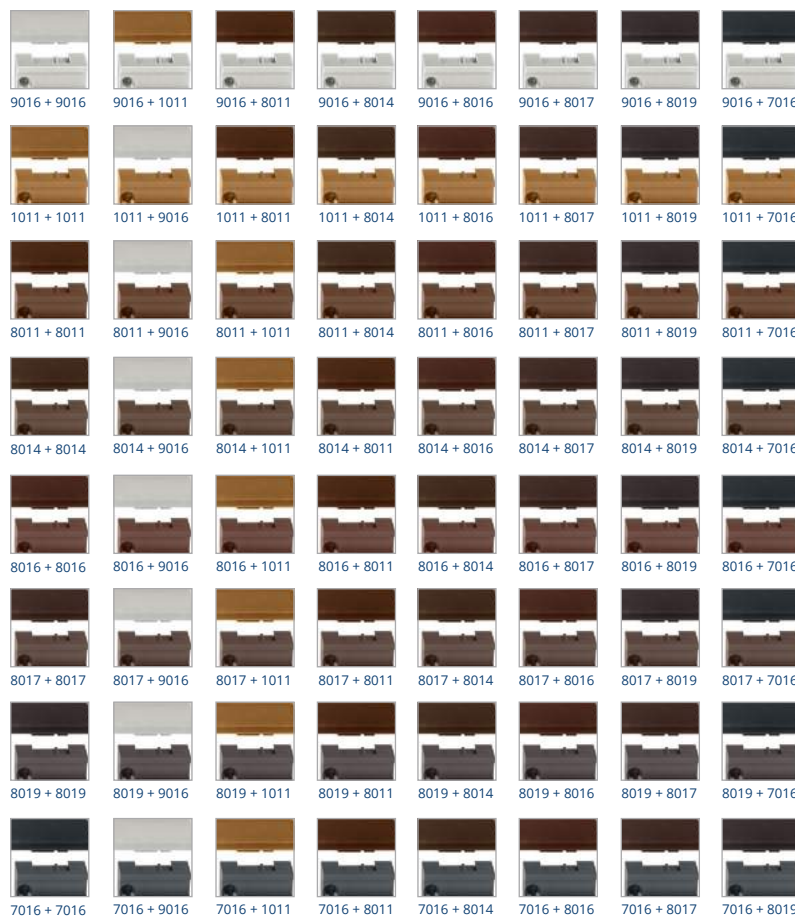

CAPAC MONTANT MOBIL TROCAL