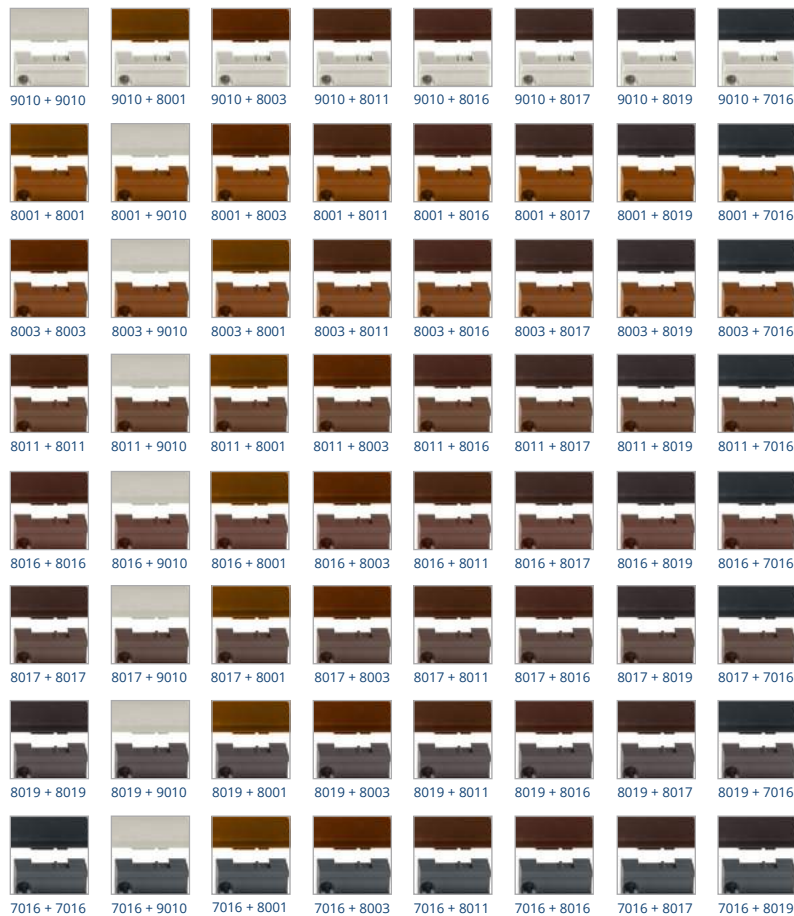

CAPAC MONTANT MOBIL ALUPLAST