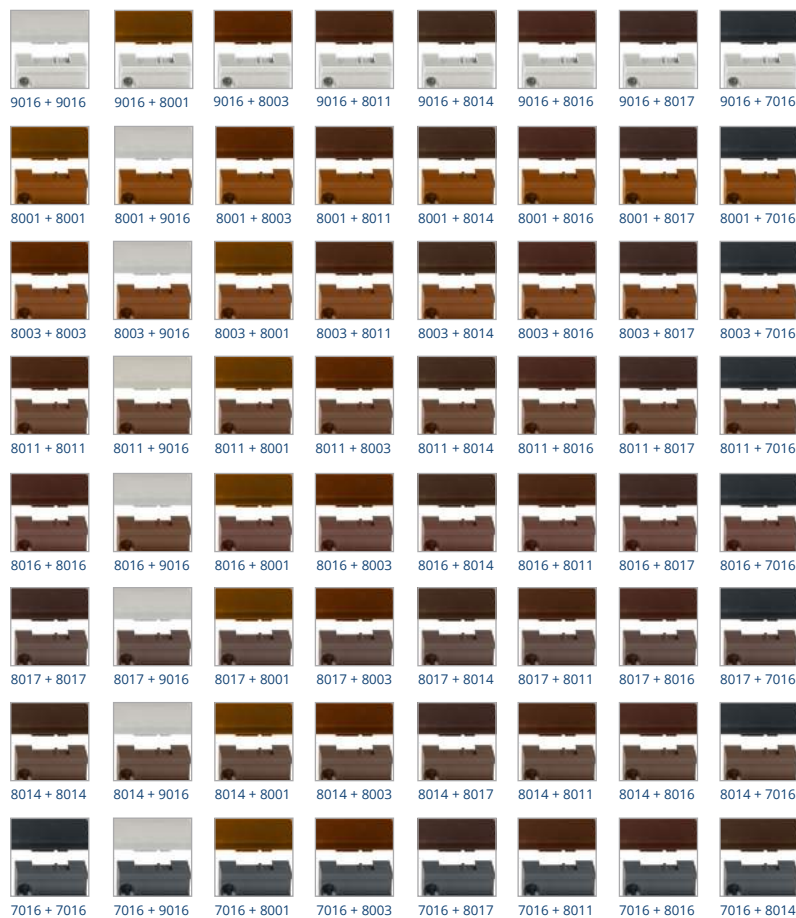

CAPAC MONTANT MOBIL SCHUCO