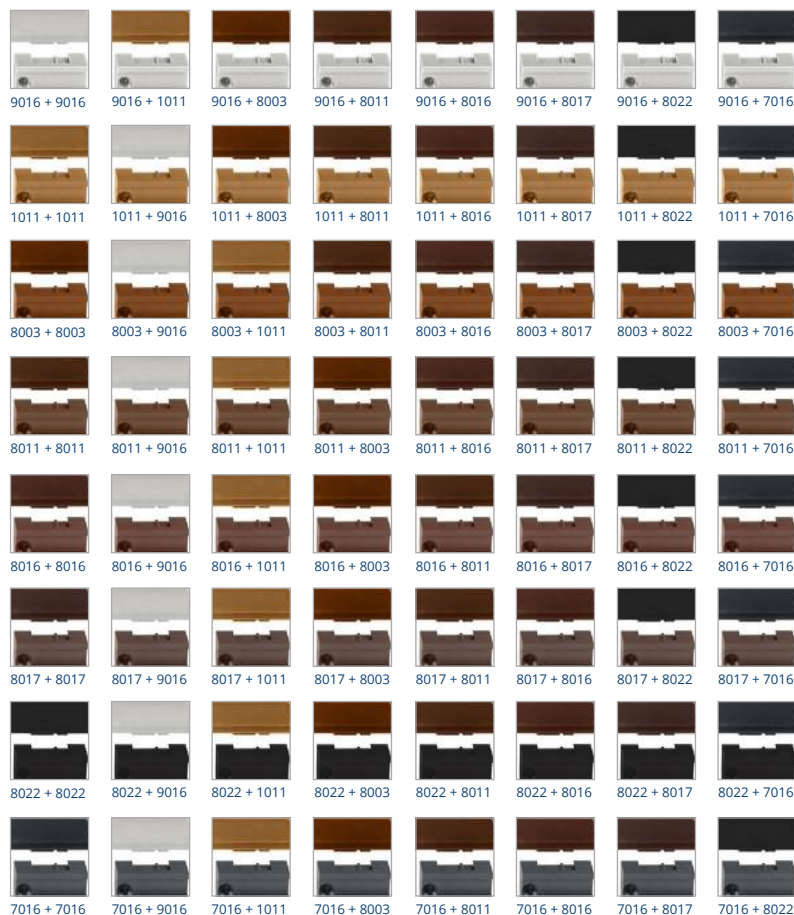

CAPAC MONTANT MOBIL KBE