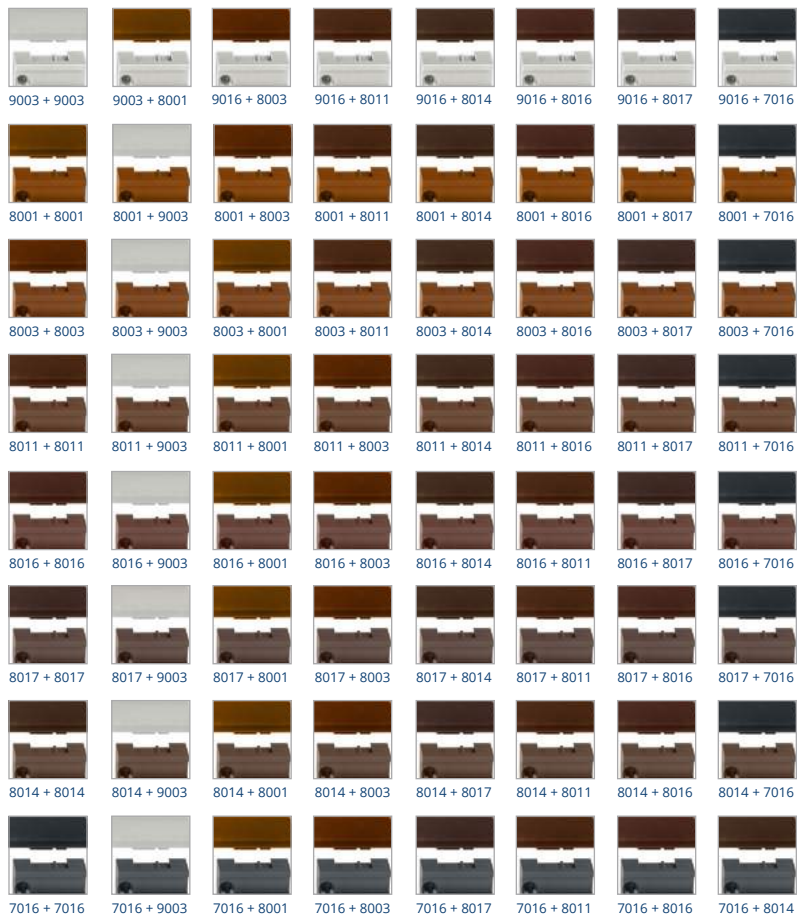

CAPAC MONTANT MOBIL SALAMANDER